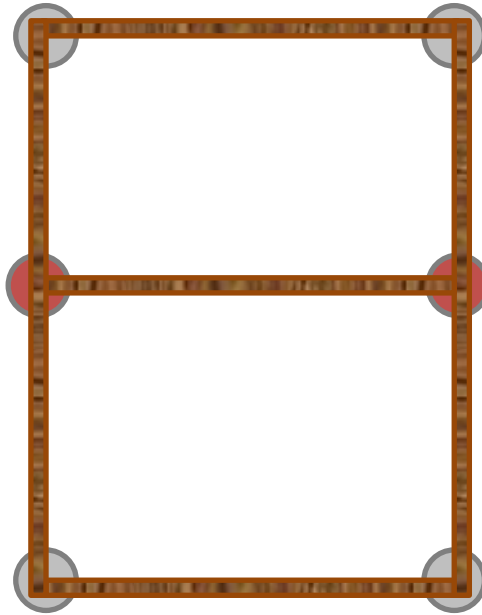

Kit 2

Shed Size

8ft x 6ft , 7ft x 5ft

Kit 2 Components

Corner Bracket X 4

T Bracket x 2

8 Inch Bearing Plate and Pile x 6

Screws x 12